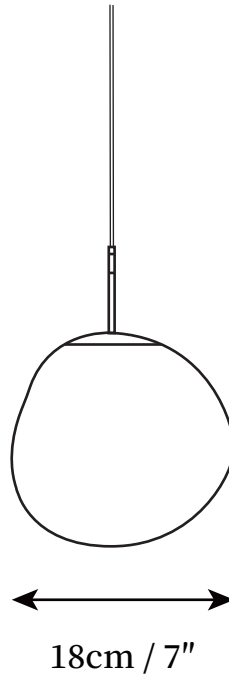

Melt Pendant Light

SPECIFICATION SHEET

DESCRIPTION

Melt is a beautifully distorted pendant in a modern Copper finish and matching ceiling rose. Emitting an attractive, mildly hallucinogenic light, this ceiling light creates a mesmerizing melting hot-blown glass effect when on and a mirror-finish effect when off. It emits an attractive, mildly hallucinogenic light. Melt floor lamps are available in copper, chrome and gold.

SPECIFICATION DETAILS

*For custom options, consult factory for details

Fixture Dimensions	Dia 18cm / \varnothing 7"
Light source	E27
Wattage	40W
Voltage	AC 110-240V
Color Temperature	Based on the purchase of light bulbs
CRI(Ra)	80CRI
Mounting	Ceiling
Driver Required	NO
Optional Color Temps	Buy bulbs as needed
LED Rated Life	Based on bulb life (we do not supply bulbs)
Dimming	Dimming is not supported
Finishes	Silver, Gold, Red, Smoky Grey
Shade Details	Silver, Gold, Red, Smoky Grey
Material	Metal, PVC, Plastic
Wire Length	59"
Wire Type	Transparent Coaxial Wire
Warranty	2 Years

SPECIFICATION DETAILS

*For custom options, consult factory for details

Fixture Dimensions	Dia 38cm / Ø 15"
Light source	E27
Wattage	40W
Voltage	AC 110-240V
Color Temperature	Based on the purchase of light bulbs
CRI(Ra)	80CRI
Mounting	Ceiling
Driver Required	NO
Optional Color Temps	Buy bulbs as needed
LED Rated Life	Based on bulb life (we do not supply bulbs)
Dimming	Dimming is not supported
Finishes	Silver, Gold, Red, Smoky Grey
Shade Details	Silver, Gold, Red, Smoky Grey
Material	Metal, PVC, Plastic
Wire Length	59"
Wire Type	Transparent Coaxial Wire
Warranty	2 Years