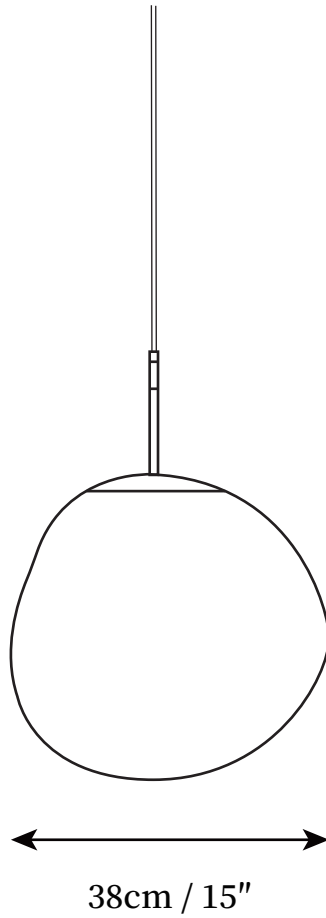

SPECIFICATION SHEET

DESCRIPTION

Melt is a beautifully distorted pendant in a modern Copper finish and matching ceiling rose. Emitting an attractive, mildly hallucinogenic light, this ceiling light creates a mesmerizing melting hot-blown glass effect when on and a mirror-finish effect when off. It emits an attractive, mildly hallucinogenic light. Melt floor lamps are available in copper, chrome and gold.

SPECIFICATION DETAILS

*For custom options, consult factory for details

Fixture Dimensions	Dia 38cm / Ø 15"
Light source	E27
Wattage	40W
Voltage	AC 110-240V
Color Temperature	Based on the purchase of light bulbs
CRI(Ra)	80CRI
Mounting	Ceiling
Driver Required	NO
Optional Color Temps	Buy bulbs as needed
LED Rated Life	Based on bulb life (we do not supply bulbs)
Dimming	Dimming is not supported
Finishes	Silver, Gold, Red, Smoky Grey
Shade Details	Silver, Gold, Red, Smoky Grey
Material	Metal, PVC, Plastic
Wire Length	59"
Wire Type	Transparent Coaxial Wire
Warranty	2 Years