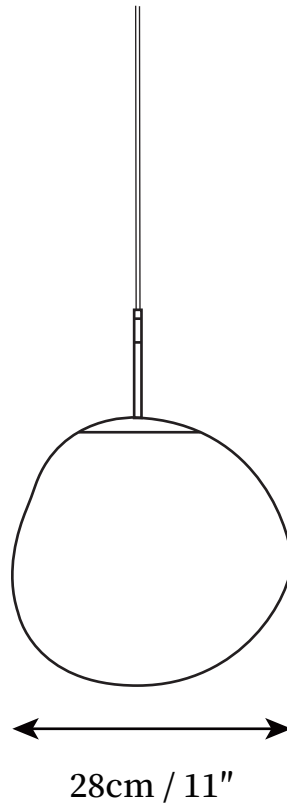

SPECIFICATION SHEET

DESCRIPTION

Melt is a beautifully distorted pendant in a modern Copper finish and matching ceiling rose. Emitting an attractive, mildly hallucinogenic light, this ceiling light creates a mesmerizing melting hot-blown glass effect when on and a mirror-finish effect when off. It emits an attractive, mildly hallucinogenic light. Melt floor lamps are available in copper, chrome and gold.

SPECIFICATION DETAILS

*For custom options, consult factory for details

Fixture Dimensions	Dia 28cm / $\varnothing$ 11"
Light source	E27
Wattage	40W
Voltage	AC 110-240V
Color Temperature	Based on the purchase of light bulbs
CRI(Ra)	80CRI
Mounting	Ceiling
Driver Required	NO
Optional Color Temps	Buy bulbs as needed
LED Rated Life	Based on bulb life (we do not supply bulbs)
Dimming	Dimming is not supported
Finishes	Silver, Gold, Red, Smoky Grey
Shade Details	Silver, Gold, Red, Smoky Grey
Material	Metal, PVC, Plastic
Wire Length	59"
Wire Type	Transparent Coaxial Wire
Warranty	2 Years