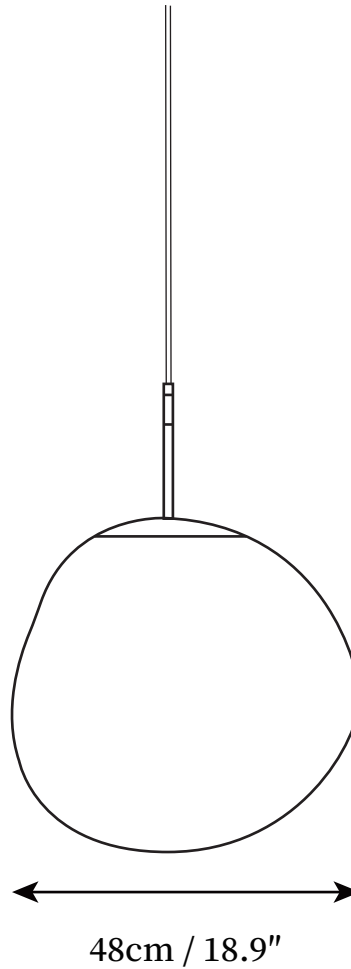

SPECIFICATION SHEET

DESCRIPTION

Melt is a beautifully distorted pendant in a modern Copper finish and matching ceiling rose. Emitting an attractive, mildly hallucinogenic light, this ceiling light creates a mesmerizing melting hot-blown glass effect when on and a mirror-finish effect when off. It emits an attractive, mildly hallucinogenic light. Melt floor lamps are available in copper, chrome and gold.

SPECIFICATION DETAILS

*For custom options, consult factory for details

Fixture Dimensions	Dia 48cm / $\varnothing$ 18.9"
Light source	E27
Wattage	40W
Voltage	AC 110-240V
Color Temperature	Based on the purchase of light bulbs
CRI(Ra)	80CRI
Mounting	Ceiling
Driver Required	NO
Optional Color Temps	Buy bulbs as needed
LED Rated Life	Based on bulb life (we do not supply bulbs)
Dimming	Dimming is not supported
Finishes	Silver, Gold, Red, Smoky Grey
Shade Details	Silver, Gold, Red, Smoky Grey
Material	Metal, PVC, Plastic
Wire Length	59"
Wire Type	Transparent Coaxial Wire
Warranty	2 Years