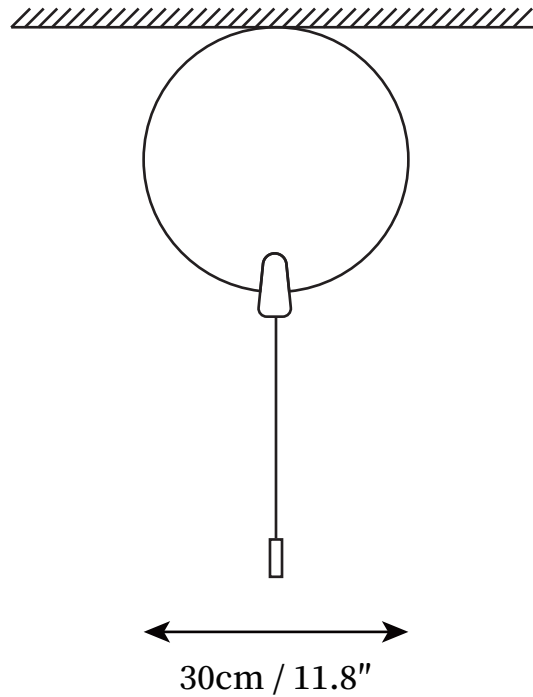

Memory Ceiling Light

SPECIFICATION SHEET

DESCRIPTION

The Memory Wall Light awakens the imagination and recalls a carefree childhood. The illusion of an inflated balloon is flawless, right down to the dangling string which switches the light on and off. Available in three sizes in a variety of colors.

SPECIFICATION DETAILS

*For custom options, consult factory for details

Fixture Dimensions	D 9.8"
Light source	E27
Wattage	40W
Voltage	AC 110-240V
Color Temperature	Based on the purchase of light bulbs
CRI(Ra)	80CRI
Mounting	Ceiling
Driver Required	NO
Optional Color Temps	Buy bulbs as needed
LED Rated Life	Based on bulb life (we do not supply bulbs)
Dimming	Dimming is not supported
Finishes	Orange, Yellow, Red, Green, White, Blue, Pink
Shade Details	Orange, Yellow, Red, Green, White, Blue, Pink
Material	Metal, Acrylic, PPC
Wire Length	No
Wire Type	No
Warranty	2 Yaers

SPECIFICATION SHEET

DESCRIPTION

The Memory Wall Light awakens the imagination and recalls a carefree childhood. The illusion of an inflated balloon is flawless, right down to the dangling string which switches the light on and off. Available in three sizes in a variety of colors.

SPECIFICATION DETAILS

*For custom options, consult factory for details

Fixture Dimensions	D 11.8"
Light source	E27
Wattage	40W
Voltage	AC 110-240V
Color Temperature	Based on the purchase of light bulbs
CRI(Ra)	80CRI
Mounting	Ceiling
Driver Required	NO
Optional Color Temps	Buy bulbs as needed
LED Rated Life	Based on bulb life (we do not supply bulbs)
Dimming	Dimming is not supported
Finishes	Orange, Yellow, Red, Green, White, Blue, Pink
Shade Details	Orange, Yellow, Red, Green, White, Blue, Pink
Material	Metal, Acrylic, PPC
Wire Length	No
Wire Type	No
Warranty	2 Yaers