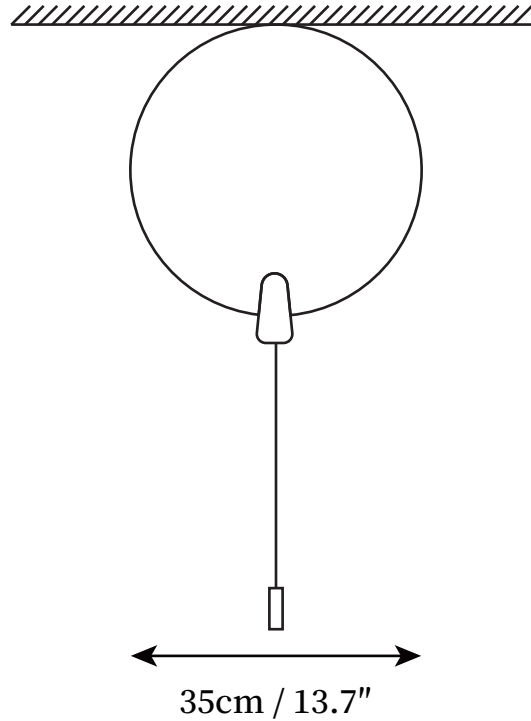

SPECIFICATION SHEET

DESCRIPTION

The Memory Wall Light awakens the imagination and recalls a carefree childhood. The illusion of an inflated balloon is flawless, right down to the dangling string which switches the light on and off. Available in three sizes in a variety of colors.

SPECIFICATION DETAILS

*For custom options, consult factory for details

Fixture Dimensions	D 13.7"
Light source	E27
Wattage	40W
Voltage	AC 110-240V
Color Temperature	Based on the purchase of light bulbs
CRI(Ra)	80CRI
Mounting	Ceiling
Driver Required	NO
Optional Color Temps	Buy bulbs as needed
LED Rated Life	Based on bulb life (we do not supply bulbs)
Dimming	Dimming is not supported
Finishes	Orange, Yellow, Red, Green, White, Blue, Pink
Shade Details	Orange, Yellow, Red, Green, White, Blue, Pink
Material	Metal, Acrylic, PPC
Wire Length	No
Wire Type	No
Warranty	2 Yaers