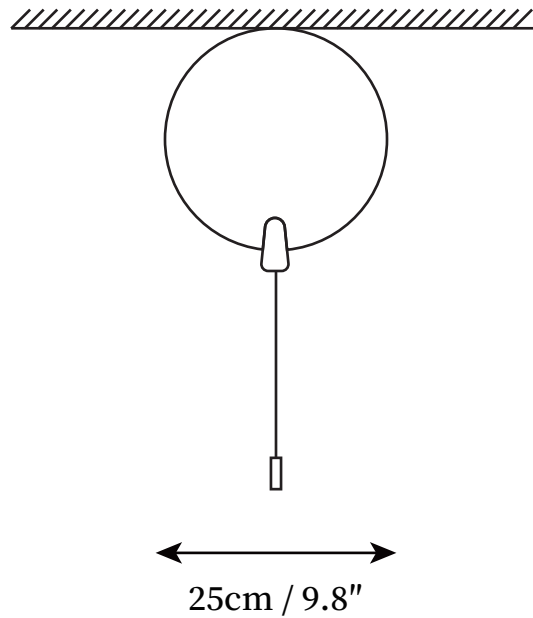

Memory Ceiling Light

SPECIFICATION SHEET

DESCRIPTION

The Memory Wall Light awakens the imagination and recalls a carefree childhood. The illusion of an inflated balloon is flawless, right down to the dangling string which switches the light on and off. Available in three sizes in a variety of colors.

SPECIFICATION DETAILS

*For custom options, consult factory for details

Fixture Dimensions	D 9.8"
Light source	E27
Wattage	40W
Voltage	AC 110-240V
Color Temperature	Based on the purchase of light bulbs
CRI(Ra)	80CRI
Mounting	Ceiling
Driver Required	NO
Optional Color Temps	Buy bulbs as needed
LED Rated Life	Based on bulb life (we do not supply bulbs)
Dimming	Dimming is not supported
Finishes	Orange, Yellow, Red, Green, White, Blue, Pink
Shade Details	Orange, Yellow, Red, Green, White, Blue, Pink
Material	Metal, Acrylic, PPC
Wire Length	No
Wire Type	No
Warranty	2 Yaers

SPECIFICATION SHEET

DESCRIPTION

The Memory Wall Light awakens the imagination and recalls a carefree childhood. The illusion of an inflated balloon is flawless, right down to the dangling string which switches the light on and off. Available in three sizes in a variety of colors.

SPECIFICATION DETAILS

*For custom options, consult factory for details

Fixture Dimensions	D 11.8"
Light source	E27
Wattage	40W
Voltage	AC 110-240V
Color Temperature	Based on the purchase of light bulbs
CRI(Ra)	80CRI
Mounting	Ceiling
Driver Required	NO
Optional Color Temps	Buy bulbs as needed
LED Rated Life	Based on bulb life (we do not supply bulbs)
Dimming	Dimming is not supported
Finishes	Orange, Yellow, Red, Green, White, Blue, Pink
Shade Details	Orange, Yellow, Red, Green, White, Blue, Pink
Material	Metal, Acrylic, PPC
Wire Length	No
Wire Type	No
Warranty	2 Yaers