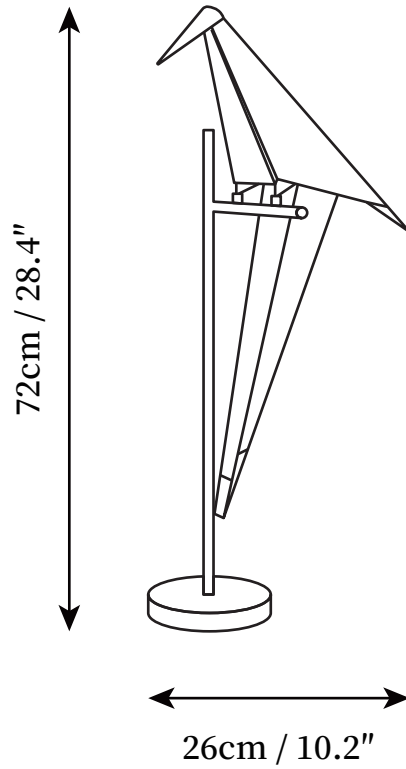

Perching Bird Table lamp

SPECIFICATION SHEET

DESCRIPTION

Perch Light is a collection of suspension, table, wall and floor lamps; with an original design reminiscent of birds, of diverse size, placed on a branch; a figure that expresses serenity and tranquility. The light emitted by Perch Light is warm and welcoming; perfect to create a relaxing atmosphere. Birds in perfect balance may swing when touched. Perch Light is available with small birds.

SPECIFICATION DETAILS

*For custom options, consult factory for details

Fixture Dimensions	D 10.2" x H 28.4"
Light source	Integrated LED
Wattage	5W
Voltage	AC 110-240V
Color Temperature	3000K
CRI(Ra)	80CRI
Mounting	Table
Driver Required	Yes
Optional Color Temps	Warm White (3000K), Cool White (6000K), Daylight (4000K)
LED Rated Life	30000 hours
Dimming	Dimming is not supported
Finishes	Gold+White
Shade Details	White
Material	Acrylic, Metal
Wire Length	59"
Wire Type	Wires with switch plugs
Warranty	2 Years