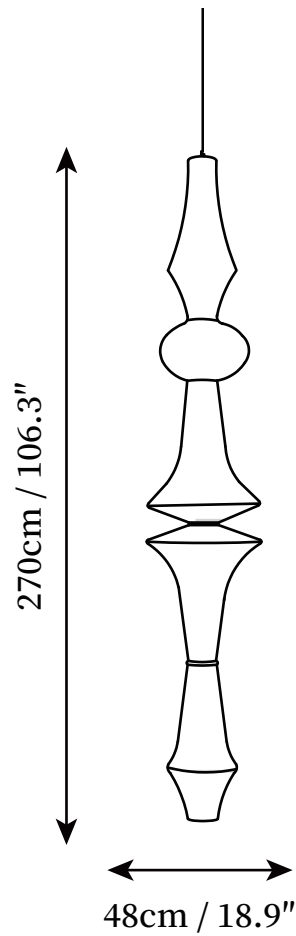

Rice Paper E Pendant Light

SPECIFICATION SHEET

DESCRIPTION

The Akari lights are handcrafted of translucent washi paper that is made from the inner bark of the mulberry tree. Designer has compared the light of Akari to sunlight filtered through traditional paper doors - the light sculptures create a warm glow and pleasant ambience.

SPECIFICATION DETAILS

*For custom options, consult factory for details

Fixture Dimensions	D 18.9" x H 106.3"
Light source	E26 or E27
Wattage	Max 40W
Voltage	AC 110-240V
Color Temperature	Based on the purchase of light bulbs
CRI(Ra)	80CRI
Mounting	Ceiling
Driver Required	NO
Optional Color Temps	Buy bulbs as needed
LED Rated Life	Based on bulb life (we do not supply bulbs)
Dimming	Dimming is not supported
Finishes	White
Shade Details	White
Material	Mulberry paper, Metal, Iron
Wire Length	59"
Wire Type	Black Coaxial Wire
Warranty	2 Years

SPECIFICATION SHEET

DESCRIPTION

The Akari lights are handcrafted of translucent washi paper that is made from the inner bark of the mulberry tree. Designer has compared the light of Akari to sunlight filtered through traditional paper doors - the light sculptures create a warm glow and pleasant ambience.

SPECIFICATION DETAILS

*For custom options, consult factory for details

Fixture Dimensions	D 18.9" x H 57.1"
Light source	E26 or E27
Wattage	Max 40W
Voltage	AC 110-240V
Color Temperature	Based on the purchase of light bulbs
CRI(Ra)	80CRI
Mounting	Ceiling
Driver Required	NO
Optional Color Temps	Buy bulbs as needed
LED Rated Life	Based on bulb life (we do not supply bulbs)
Dimming	Dimming is not supported
Finishes	White
Shade Details	White
Material	Mulberry paper, Metal, Iron
Wire Length	59"
Wire Type	Black Coaxial Wire
Warranty	2 Years