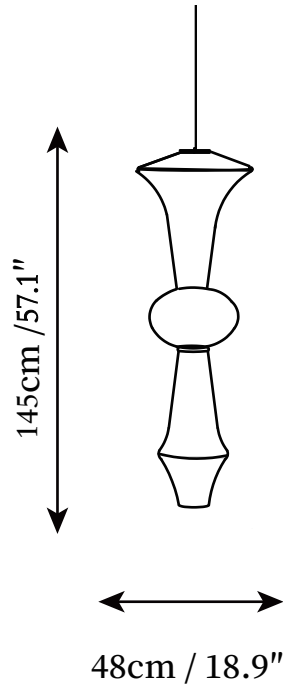

SPECIFICATION SHEET

DESCRIPTION

The Akari lights are handcrafted of translucent washi paper that is made from the inner bark of the mulberry tree. Designer has compared the light of Akari to sunlight filtered through traditional paper doors - the light sculptures create a warm glow and pleasant ambience.

SPECIFICATION DETAILS

*For custom options, consult factory for details

Fixture Dimensions	D 18.9" x H 57.1"
Light source	E26 or E27
Wattage	Max 40W
Voltage	AC 110-240V
Color Temperature	Based on the purchase of light bulbs
CRI(Ra)	80CRI
Mounting	Ceiling
Driver Required	NO
Optional Color Temps	Buy bulbs as needed
LED Rated Life	Based on bulb life (we do not supply bulbs)
Dimming	Dimming is not supported
Finishes	White
Shade Details	White
Material	Mulberry paper, Metal, Iron
Wire Length	59"
Wire Type	Black Coaxial Wire
Warranty	2 Years