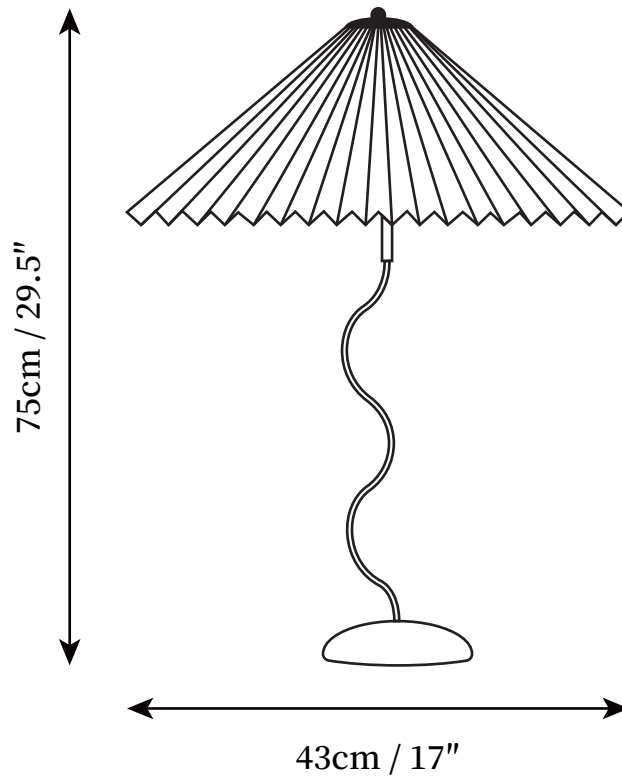

Squiggle Table Lamp

SPECIFICATION SHEET

DESCRIPTION

If you are looking for an ideal decorative complement to complete any room in your home, thus providing a modern touch, with character and personality, Nordic Style Origami Gold Brass Style Japanese Umbrella Pleated Table Lamp with White Lampshade in Fabric and Plastic is the perfect choice. Its base has an original and elegant Curvy design illuminating your room in a pleasant and cozy way. Origami Squiggle Table Lamp is perfect for living rooms, hallways and bedrooms in styles such as eclectic or vintage. Beautiful modern/retro nordic style minimal design pleated table lamp with a curved wavy stem.

SPECIFICATION DETAILS

*For custom options, consult factory for details

Fixture Dimensions	D 17" x H 29.5"
Light source	E14
Wattage	15W
Voltage	AC 110-240V
Color Temperature	Based on the purchase of light bulbs
CRI(Ra)	80CRI
Mounting	Table
Driver Required	NO
Optional Color Temps	Buy bulbs as needed
LED Rated Life	Based on bulb life (we do not supply bulbs)
Dimming	Dimming is not supported
Finishes	Black
Shade Details	White
Material	Metal, Fabric
Wire Length	59"
Wire Type	Wires with switch plugs
Warranty	2 Years