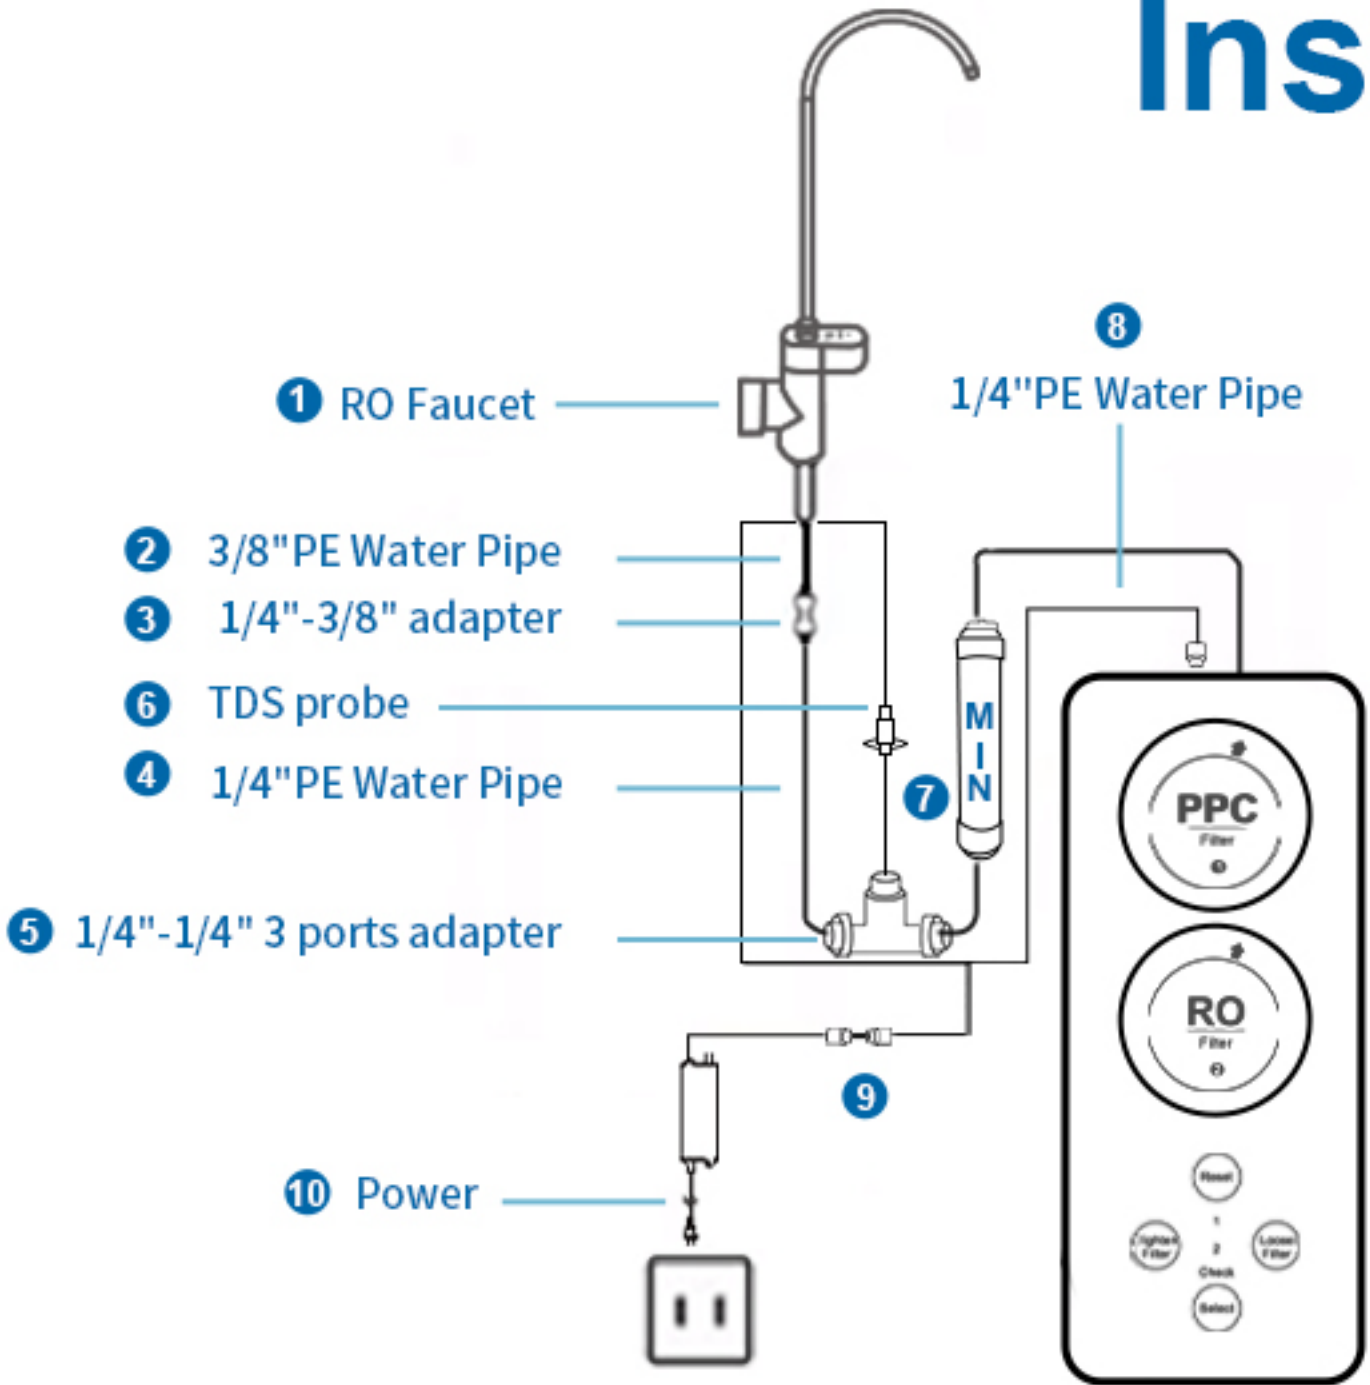

Installation Step

 User Manual	 Feed Water Adapter 3/8"-1/4"	 Wrench	 3/8" PE Water Pipe
 1/4" PE Water Pipe	 Waste Water Pipe Clip	 1/4"-1/4" adapter	 MZ Filter Clip
 1/4"-1/4" 3 ports adapter	 1/4"-3/8" adapter	 Smart Digital RO Faucet	 Waste Water Barrel
 Waste Water Barrel Clip	 Power Adapter	<h2>Part List</h2>	

Sample connection