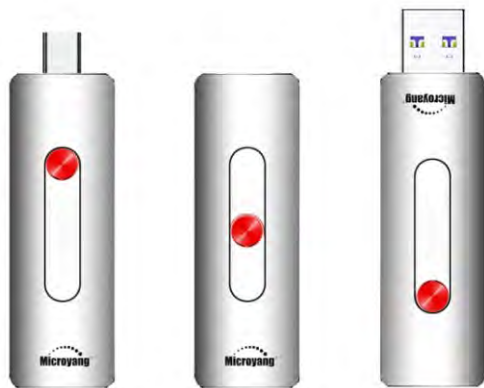

## Slim and High speed

- Use high-quality SSD and mature IC
- Size: 100x33x11mm
- Weight: 40g

● Color

12

Solid USB  
Flash Drive

Model  
SCU-001

### Slim and High speed

- Use high-quality SSD and mature IC
- Size: 70x20x10mm
- Weight: 38g
- Color 

Compatible for Mobile and Computer

Backup from Mobile to Computer

13

Solid USB  
Flash Drive

Model  
SCU-002