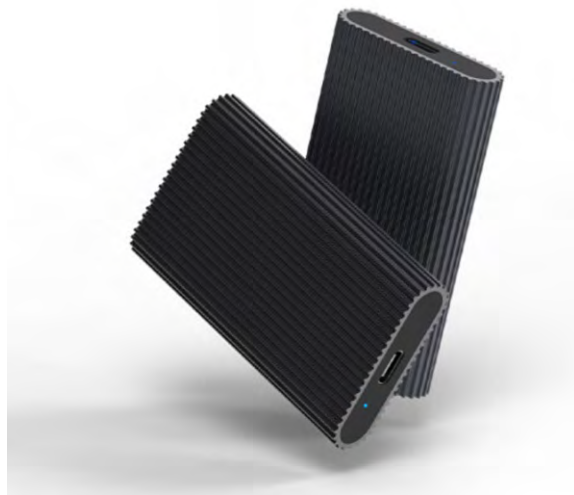

10

Portable
SSD